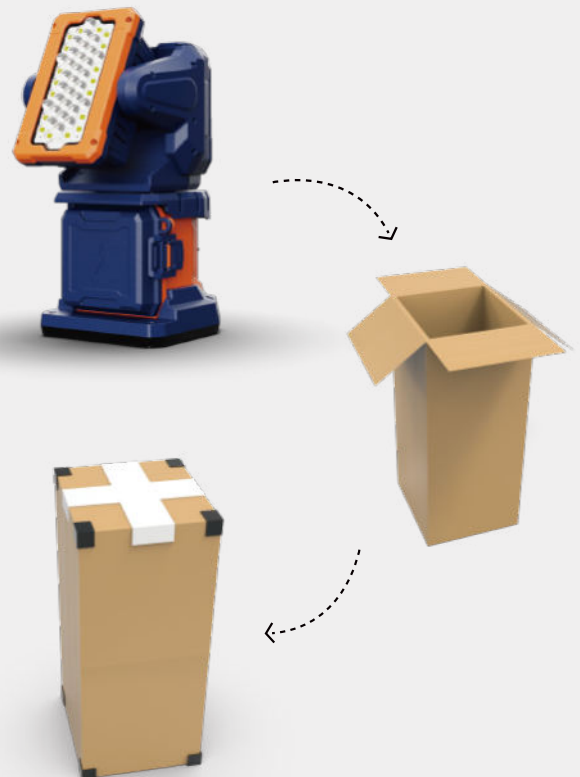

Package

Modle	Size of Carton	Gross Weight of Carton	PCS/Carton
PT-200	330x275x460mm	5.5KG±5%	1

PROTECH DEL PERU SAC

Tel: 981132338

Web: www.protechdelperu.com

E-mail: gerenciatecnica@protechdelperu.com

Add: LIMA - PERU