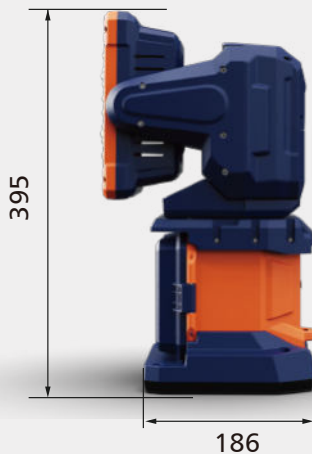

Specifications

PT-200

Weight	4.4KG (Fitting only)
Power Supply	Battery
Lumens	0 - 12,000Lm
Run Times	>4 hours (Standard mode, D24-100)
IP Grade	IP66
Battery System	D24 Series
Working Temp.	-10 C ~50 C
Working Humidity	1~98%

Size (mm)